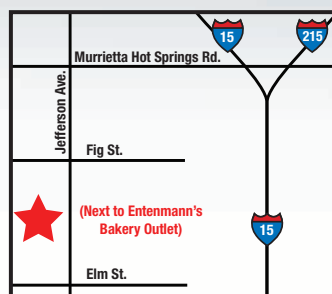

Mon-Fri 10am-7pm
Sat 10am-6pm
Sun 11am-5pm

**Bring in ANY
Competitors Ad
and
We'll Beat It.
GUARANTEED!**

SERTA12-24-011